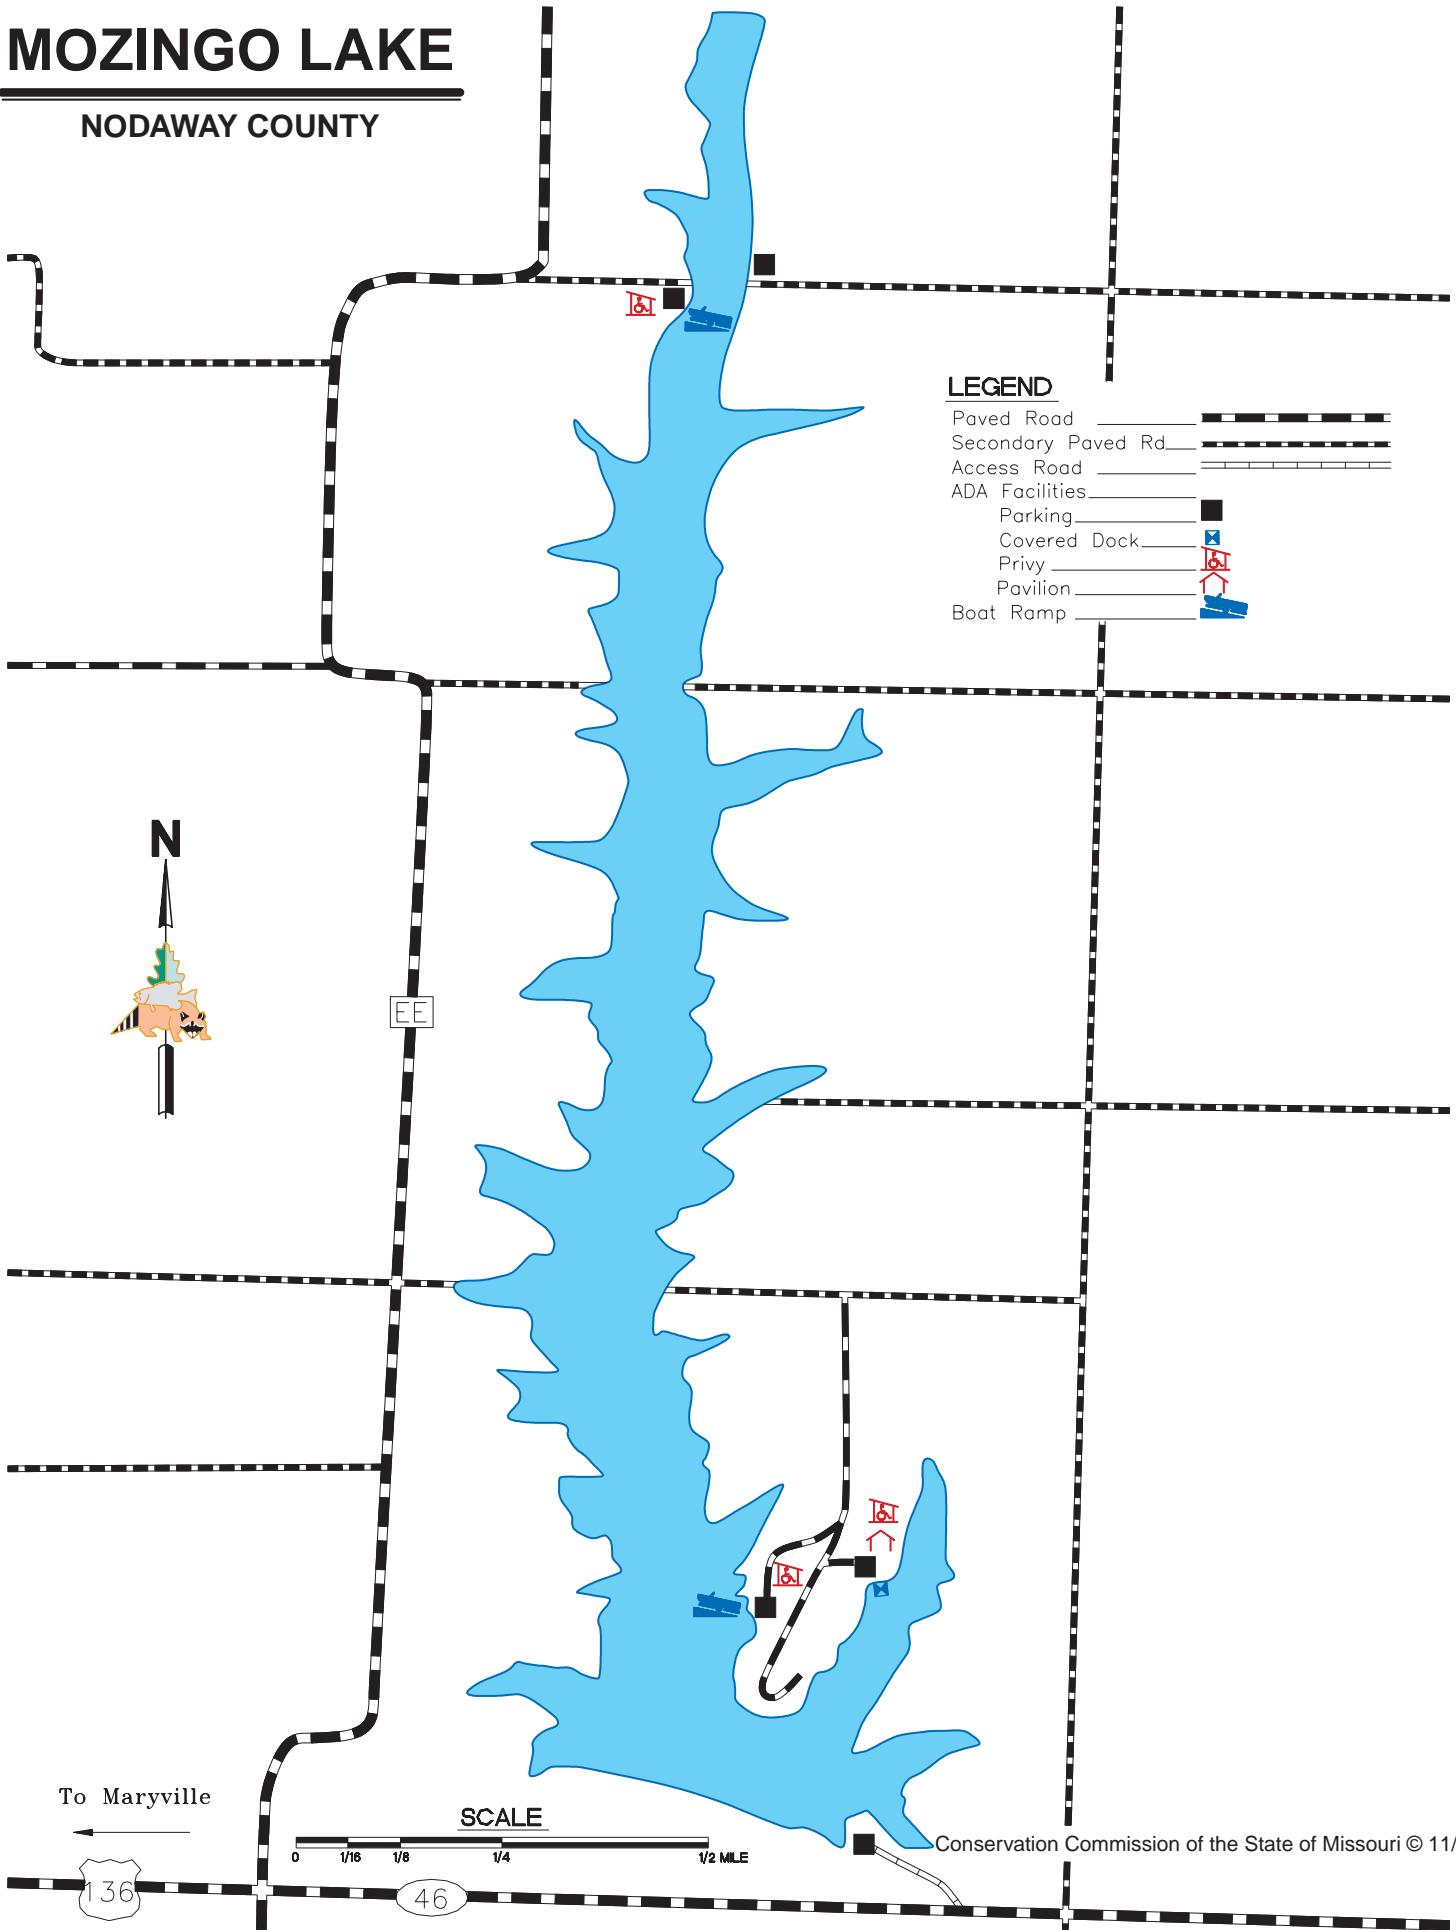

MOZINGO LAKE

NODAWAY COUNTY

LEGEND

- Paved Road
- Secondary Paved Rd
- Access Road
- ADA Facilities
- Parking
- Covered Dock
- Privy
- Pavilion
- Boat Ramp

To Maryville

SCALE

0 1/16 1/8 1/4 1/2 MILE

Conservation Commission of the State of Missouri © 11/03